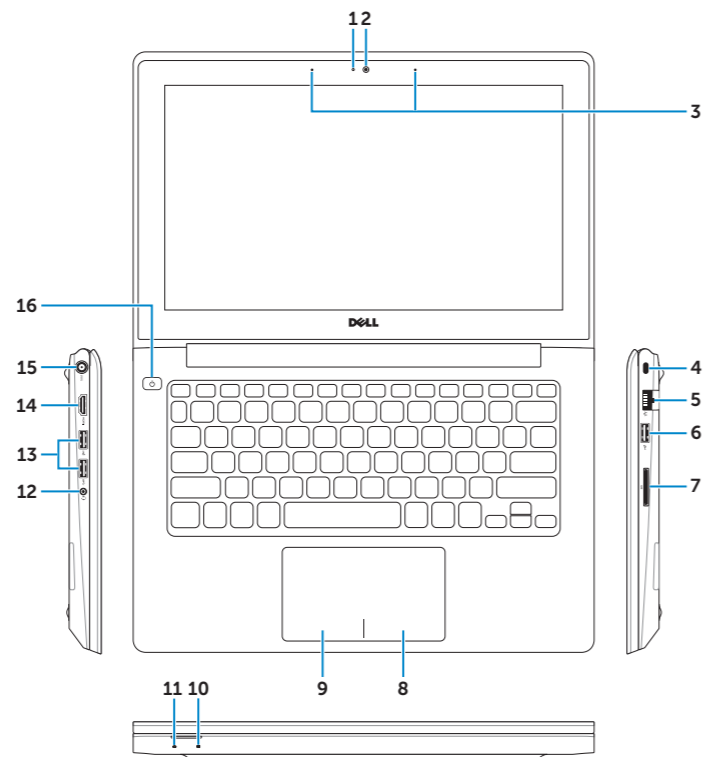

# Features

Fitur | Funciones

1. Camera-status light
2. Camera
3. Digital microphones (2)
4. Security-cable slot
5. Network port
6. USB 2.0 port
7. Media-card reader
8. Right-click area
9. Left-click area
10. Hard-drive activity light